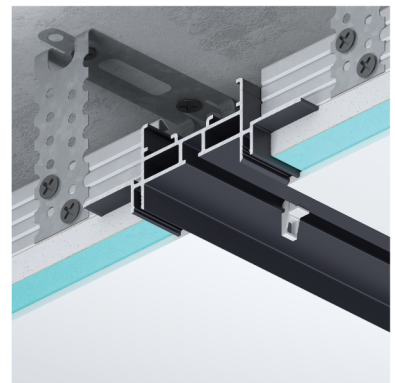

F2.

Concealed mounting curtain rods

double row, single row,
single row mini

January - March
2024

Aluminum

F2PRO

Concealed aluminum cornice FSPRO is a great addition to highlight your room design accents. Our products combine both simplicity of form and ease of installation. The cornice is not only aesthetically beneficial but also reliable and durable.

F2.CR

Concealed mounting curtain rods, universal, aluminum.
Resistant to household chemicals and ultraviolet radiation.
Suitable for plasterboard and stretch ceilings. The minimalist design fits well into any interior. Made of aluminum it withstands the load is durable in use.

Mounted on drywall hangers.

End cap :

Hooks
end cap

Hooks

Straight and 90°
angle connect

- Covering:
- > Anodowana (Silver, 15 micron)
 - > White* (RAL 9003 matte)
 - > Black* (RAL 9005 matte)
 - > any RAL palette color
- *powder paint

Installation diagram for drywall

F2.CR514B — painted in Black*
(RAL 9005 matte)

F2.CR1150B — painted in Black*
(RAL 9005 matte)

F2.CR1190B — painted in Black*
(RAL 9005 matte)

1. Cornice
2. Fastening of the suspension is straight
3. The wall
4. Profile for plasterboard
5. GKL
6. Putty
7. U-shaped suspension
8. Profile