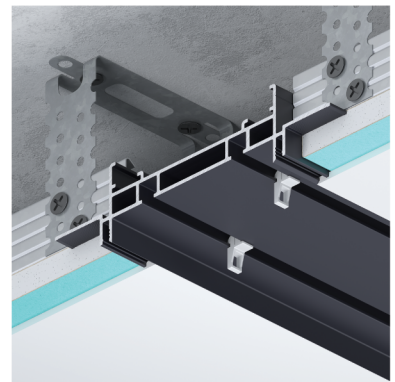

F2.

Concealed mounting curtain rods

double row, single row,
single row mini

January - March
2024

Aluminum

F2PRO

Concealed aluminum cornice FSPRO is a great addition to highlight your room design accents. Our products combine both simplicity of form and ease of installation. The cornice is not only aesthetically beneficial but also reliable and durable.

F2.CR

Concealed mounting curtain rods, universal, aluminum.
Resistant to household chemicals and ultraviolet radiation.
Suitable for plasterboard and stretch ceilings. The minimalist design fits well into any interior. Made of aluminum it withstands the load is durable in use.

Mounted on drywall hangers.

End cap :

Hooks
end cap

Hooks

Straight and 90°
angle connect

- Covering:
- > Anodowana (Silver, 15 micron)
 - > White* (RAL 9003 matte)
 - > Black* (RAL 9005 matte)
 - > any RAL palette color
- *powder paint

Installation diagram for drywall

F2.CR514B — painted in Black*
(RAL 9005 matte)

F2.CR1150B — painted in Black*
(RAL 9005 matte)

F2.CR1190B — painted in Black*
(RAL 9005 matte)

1. Cornice
2. Fastening of the suspension is straight
3. The wall
4. Profile for plasterboard
5. GKL
6. Putty
7. U-shaped suspension
8. Profile