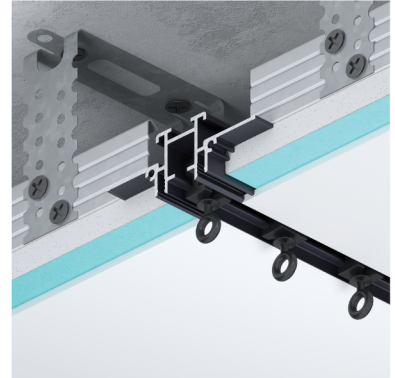

Installation diagram for drywall

F2.CR514B — painted in Black*
(RAL 9005 matte)