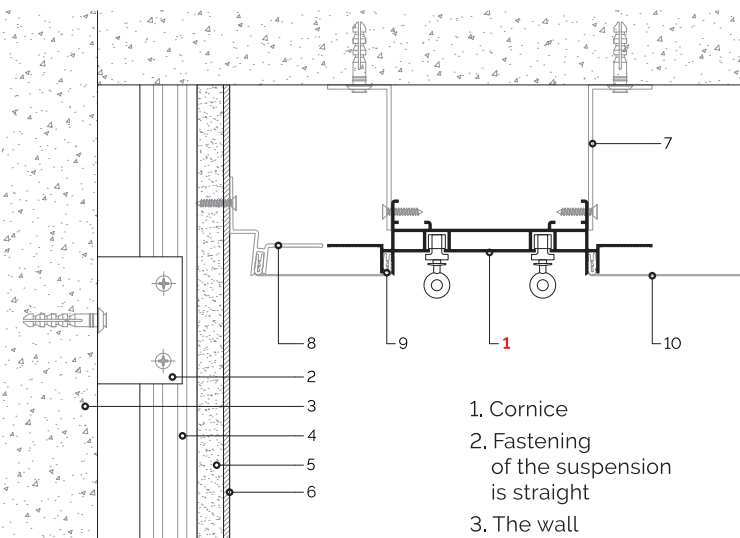

Mounted on drywall hangers.

End cap :

Hooks
end cap

Hooks

Straight and 90°
angle connect

- Covering:
- > Anodowana (Silver, 15 micron)
 - > White* (RAL 9003 matte)
 - > Black* (RAL 9005 matte)
 - > any RAL palette color
- *powder paint

Installation diagram for drywall

F2.CR514B — painted in Black*
(RAL 9005 matte)

F2.CR1150B — painted in Black*
(RAL 9005 matte)

F2.CR1190B — painted in Black*
(RAL 9005 matte)

1. Cornice
2. Fastening of the suspension is straight
3. The wall
4. Profile for plasterboard
5. GKL
6. Putty
7. U-shaped suspension
8. Profile

Installation diagram for stretch ceilings

F2.CR514B — painted in Black*
(RAL 9005 matte)

F2.CR1150B — painted in Black*
(RAL 9005 matte)

F2.CR1190B — painted in Black*
(RAL 9005 matte)

1. Cornice
2. Fastening of the suspension is straight
3. The wall
4. Profile for plasterboard
5. GKL
6. Putty
7. Suspension
8. Profile
9. Harpoon, the joint
10. Film / fabric