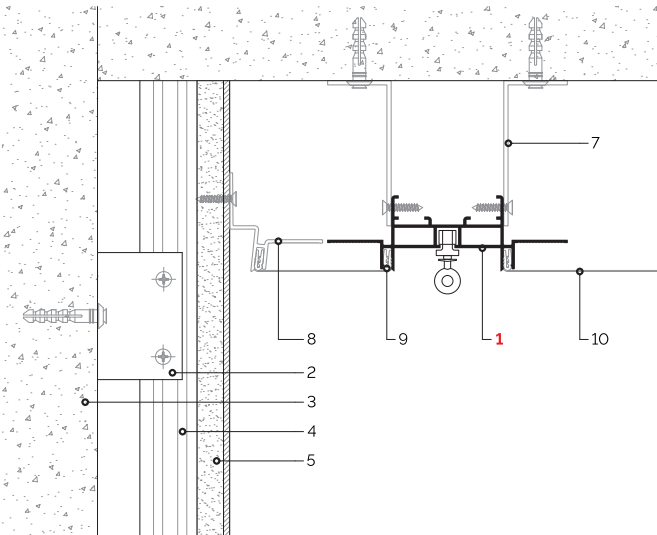

Mounted on drywall hangers.

End cap :

Hooks
end cap

Hooks

Straight and 90°
angle connect

- Covering:
- > Anodowana (Silver, 15 micron)
 - > White* (RAL 9003 matte)
 - > Black* (RAL 9005 matte)
 - > any RAL palette color
- *powder paint

Installation diagram for drywall

F2.CR514B — painted in Black*
(RAL 9005 matte)

F2.CR1150B — painted in Black*
(RAL 9005 matte)

F2.CR1190B — painted in Black*
(RAL 9005 matte)

1. Cornice
2. Fastening of the suspension is straight
3. The wall
4. Profile for plasterboard
5. GKL
6. Putty
7. U-shaped suspension
8. Profile

Installation diagram for stretch ceilings

F2.CR514B — painted in Black*
(RAL 9005 matte)

F2.CR1150B — painted in Black*
(RAL 9005 matte)

F2.CR1190B — painted in Black*
(RAL 9005 matte)

1. Cornice
2. Fastening of the suspension is straight
3. The wall
4. Profile for plasterboard
5. GKL
6. Putty
7. Suspension
8. Profile
9. Harpoon, the joint
10. Film / fabric