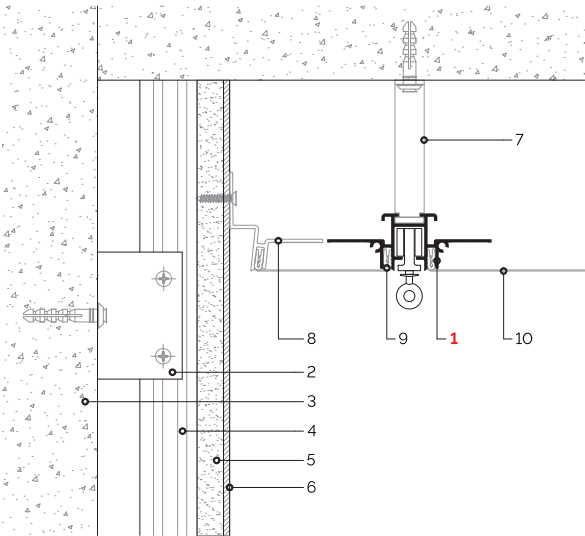

Mounted on drywall hangers.

End cap :

Hooks
end cap

Hooks

Straight and 90°
angle connect

- Covering:
- > Anodowana (Silver, 15 micron)
 - > White* (RAL 9003 matte)
 - > Black* (RAL 9005 matte)
 - > any RAL palette color
- *powder paint

Installation diagram for drywall

F2.CR514B — painted in Black*
(RAL 9005 matte)

F2.CR1150B — painted in Black*
(RAL 9005 matte)

F2.CR1190B — painted in Black*
(RAL 9005 matte)

1. Cornice
2. Fastening of the suspension is straight
3. The wall
4. Profile for plasterboard
5. GKL
6. Putty
7. U-shaped suspension
8. Profile

Installation diagram for stretch ceilings

F2.CR514B — painted in Black*
(RAL 9005 matte)

F2.CR1150B — painted in Black*
(RAL 9005 matte)

F2.CR1190B — painted in Black*
(RAL 9005 matte)

1. Cornice
2. Fastening of the suspension is straight
3. The wall
4. Profile for plasterboard
5. GKL
6. Putty
7. Suspension
8. Profile
9. Harpoon, the joint
10. Film / fabric