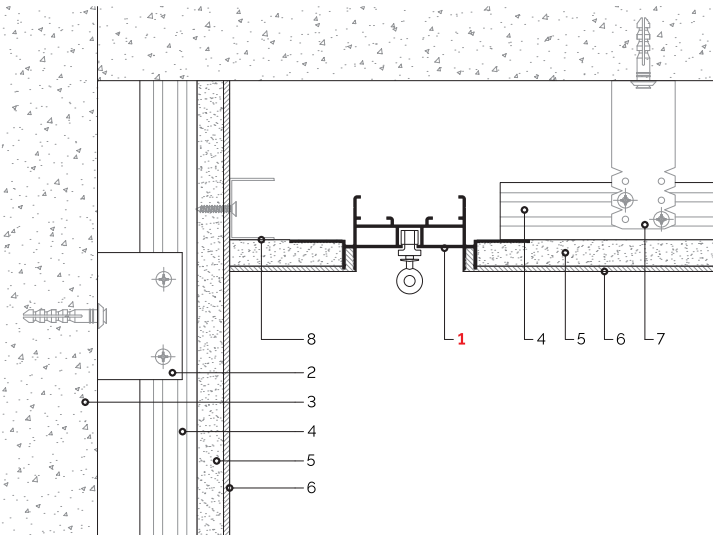

Mounted on drywall hangers.

End cap :

Hooks
end cap

Hooks

Straight and 90°
angle connect

- Covering:
- > Anodowana (Silver, 15 micron)
 - > White* (RAL 9003 matte)
 - > Black* (RAL 9005 matte)
 - > any RAL palette color
- *powder paint

Installation diagram for drywall

F2.CR514B — painted in Black*
(RAL 9005 matte)

F2.CR1150B — painted in Black*
(RAL 9005 matte)

F2.CR1190B — painted in Black*
(RAL 9005 matte)

1. Cornice
2. Fastening of the suspension is straight
3. The wall
4. Profile for plasterboard
5. GKL
6. Putty
7. U-shaped suspension
8. Profile