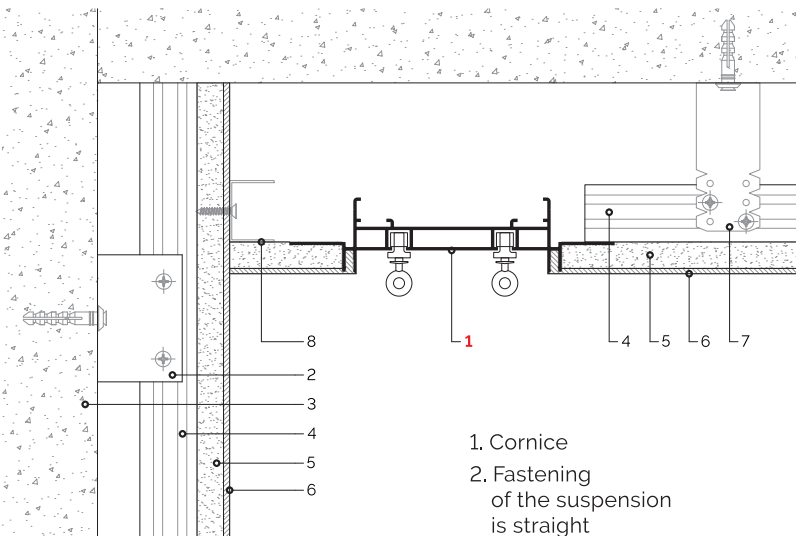

Mounted on drywall hangers.

End cap :

Hooks
end cap

Hooks

Straight and 90°
angle connect

- Covering:
- > Anodowana (Silver, 15 micron)
 - > White* (RAL 9003 matte)
 - > Black* (RAL 9005 matte)
 - > any RAL palette color
- *powder paint

Installation diagram for drywall

F2.CR514B — painted in Black*
(RAL 9005 matte)

F2.CR1150B — painted in Black*
(RAL 9005 matte)

F2.CR1190B — painted in Black*
(RAL 9005 matte)

1. Cornice
2. Fastening of the suspension is straight
3. The wall
4. Profile for plasterboard
5. GKL
6. Putty
7. U-shaped suspension
8. Profile