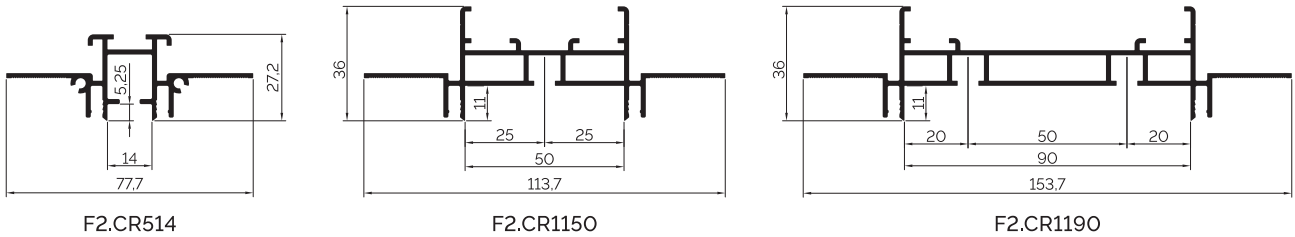

Mounted on drywall hangers.

End cap :

Hooks
end cap

Hooks

Straight and 90°
angle connect

- Covering:
- > Anodowana (Silver, 15 micron)
 - > White* (RAL 9003 matte)
 - > Black* (RAL 9005 matte)
 - > any RAL palette color
- *powder paint