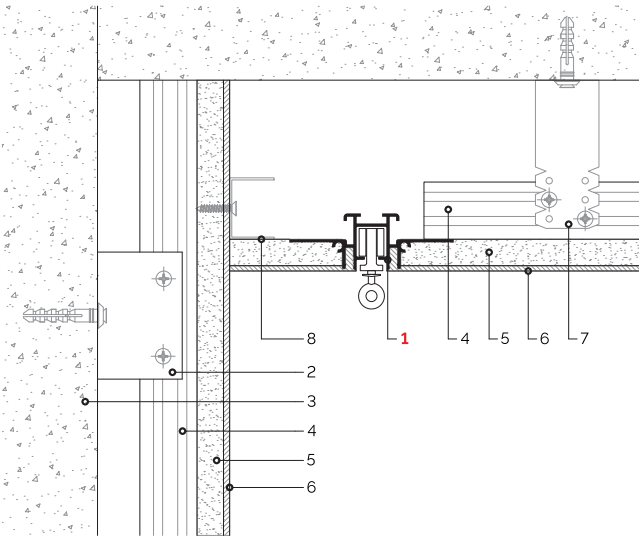

Mounted on drywall hangers.

End cap :

Hooks
end cap

Hooks

Straight and 90°
angle connect

- Covering:
- > Anodowana (Silver, 15 micron)
 - > White* (RAL 9003 matte)
 - > Black* (RAL 9005 matte)
 - > any RAL palette color
- *powder paint

Installation diagram for drywall

F2.CR514B — painted in Black*
(RAL 9005 matte)

F2.CR1150B — painted in Black*
(RAL 9005 matte)

F2.CR1190B — painted in Black*
(RAL 9005 matte)

1. Cornice
2. Fastening of the suspension is straight
3. The wall
4. Profile for plasterboard
5. GKL
6. Putty
7. U-shaped suspension
8. Profile